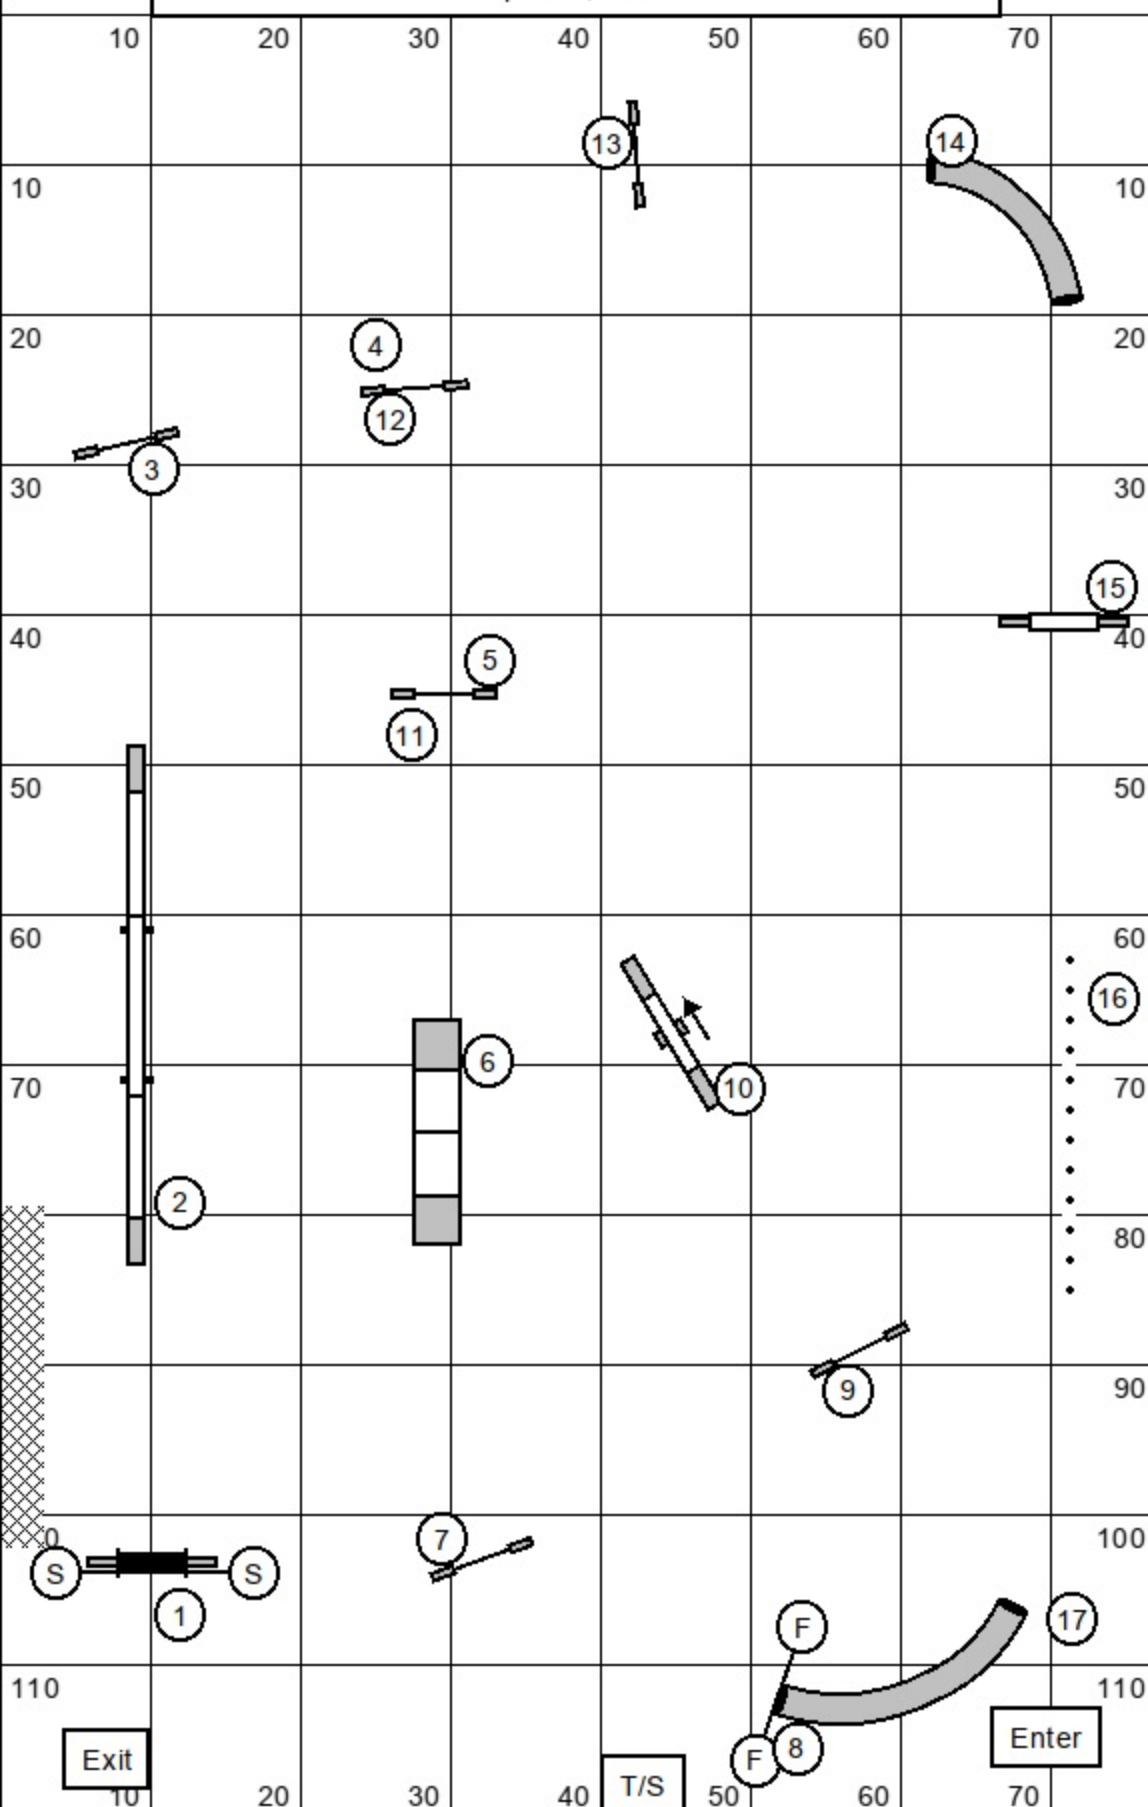

Open & Medium - 37 points

Mini - 35 points

Veteran

Open & Medium- 32 points

Mini - 30 points

Course time 60 seconds

April 27, 2024

Approx 160 yards Actual _____