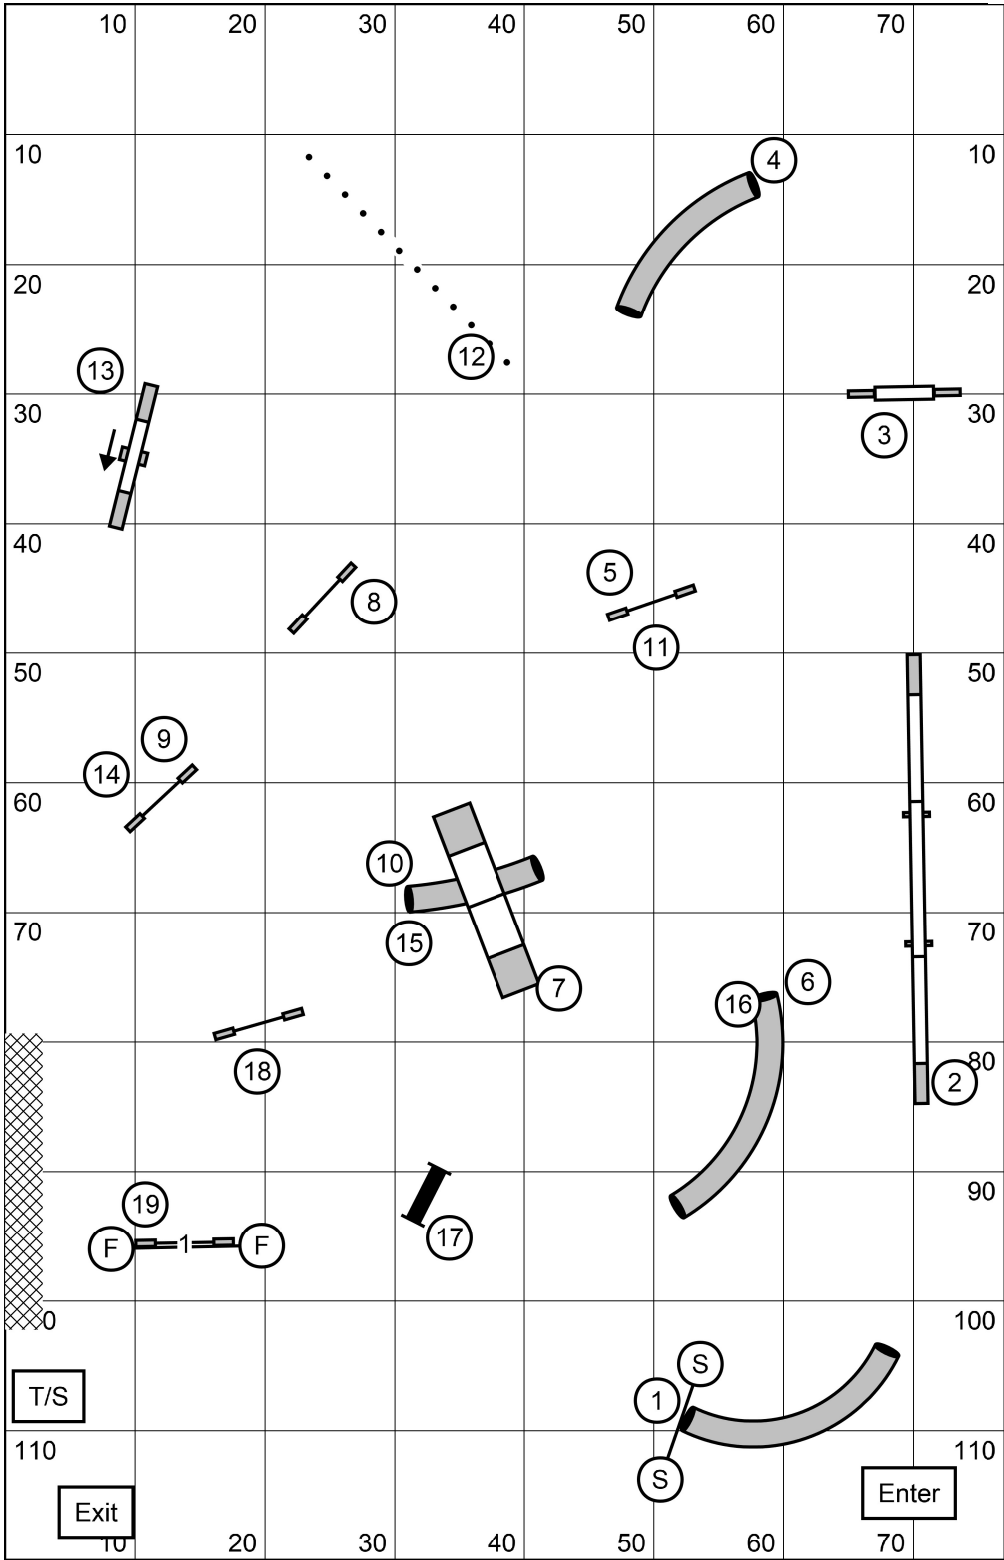

Q-Ball Agility - April 27, 2024 - Judge Mary Federici

Masters Standard 2

Range: Open 3.0 - 3.3 // Med 2.8 - 3.0

Course Length _____ (Est: 183 yds) MCT: _____ secs (MV +20)

Open @ 3.1 yps = _____ Open Vets x 1.2 = _____

Med @ 2.8 yps = _____ Med Vets x 1.2 = _____

Mini (Med + 5) = _____ Mini Vets x 1.2 = _____