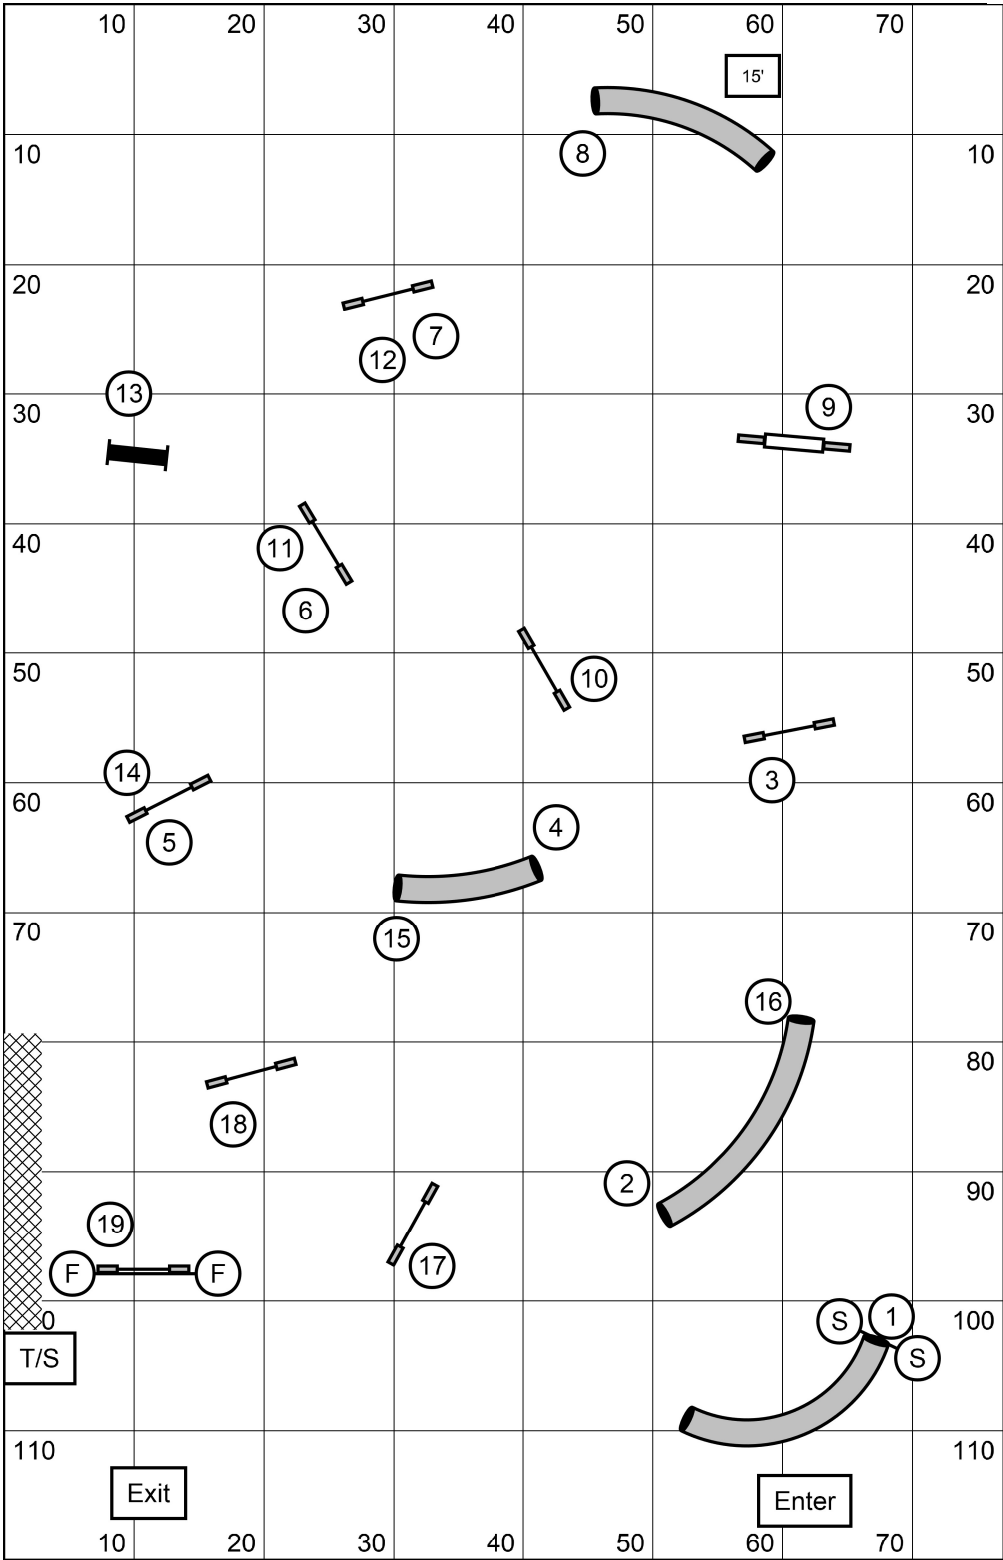

QBall Agility - April 27, 2024 - Judge Mary Federici

Masters Jumpers 1

Course Length _____ (Est: 156 yds) MCT: _____ secs (MV +20)
Range: Open 3.9 - 4.3 // Med 3.5 - 3.9

Open @ 4.1 yps = _____   Open Vets x 1.2 = _____
Med @ 3.7 yps = _____   Med Vets x 1.2 = _____
Mini (Med + 5) = _____   Mini Vets x 1.2 = _____