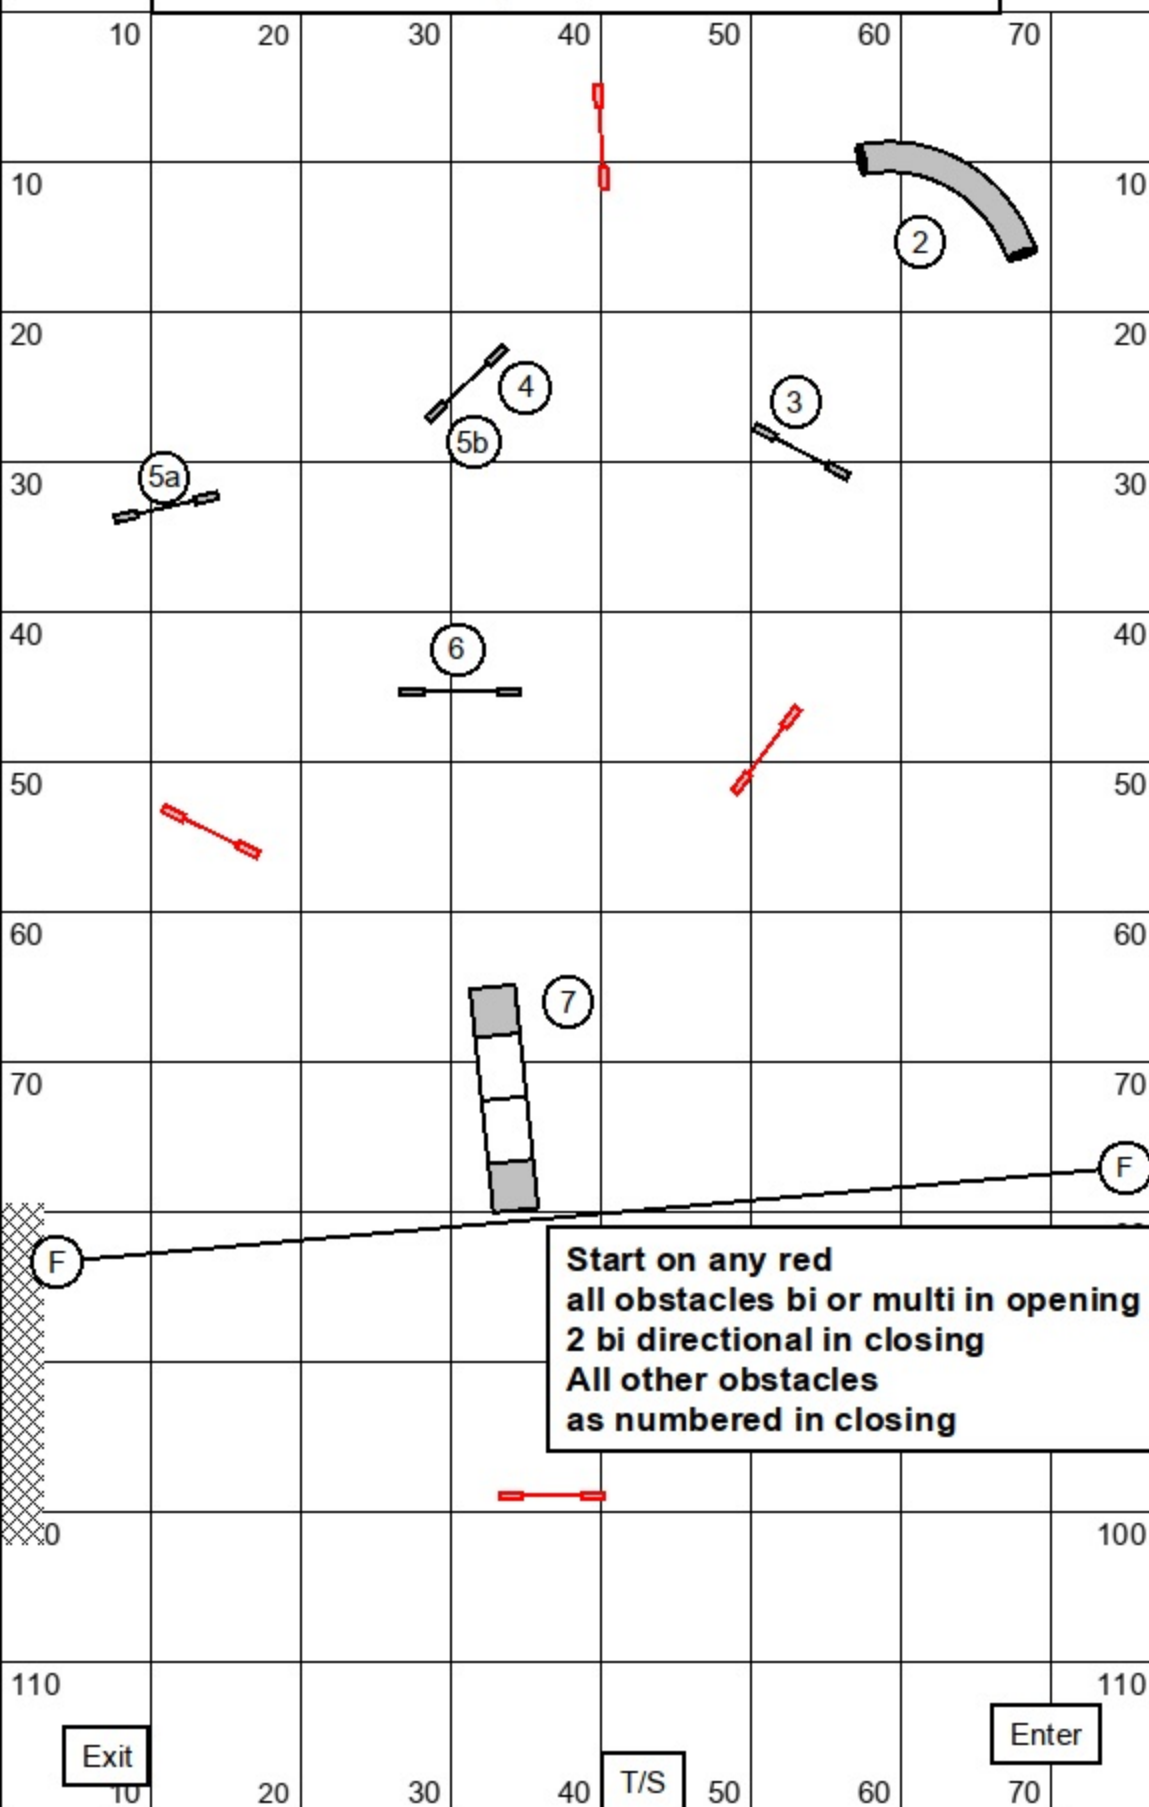

22 sec Mini Reg/Spec.

26 sec Mini Vets

Q-Ball

Starters Snooker 1

Tracey Mallinson

April 27, 2024

Points required:

Regular / Specials