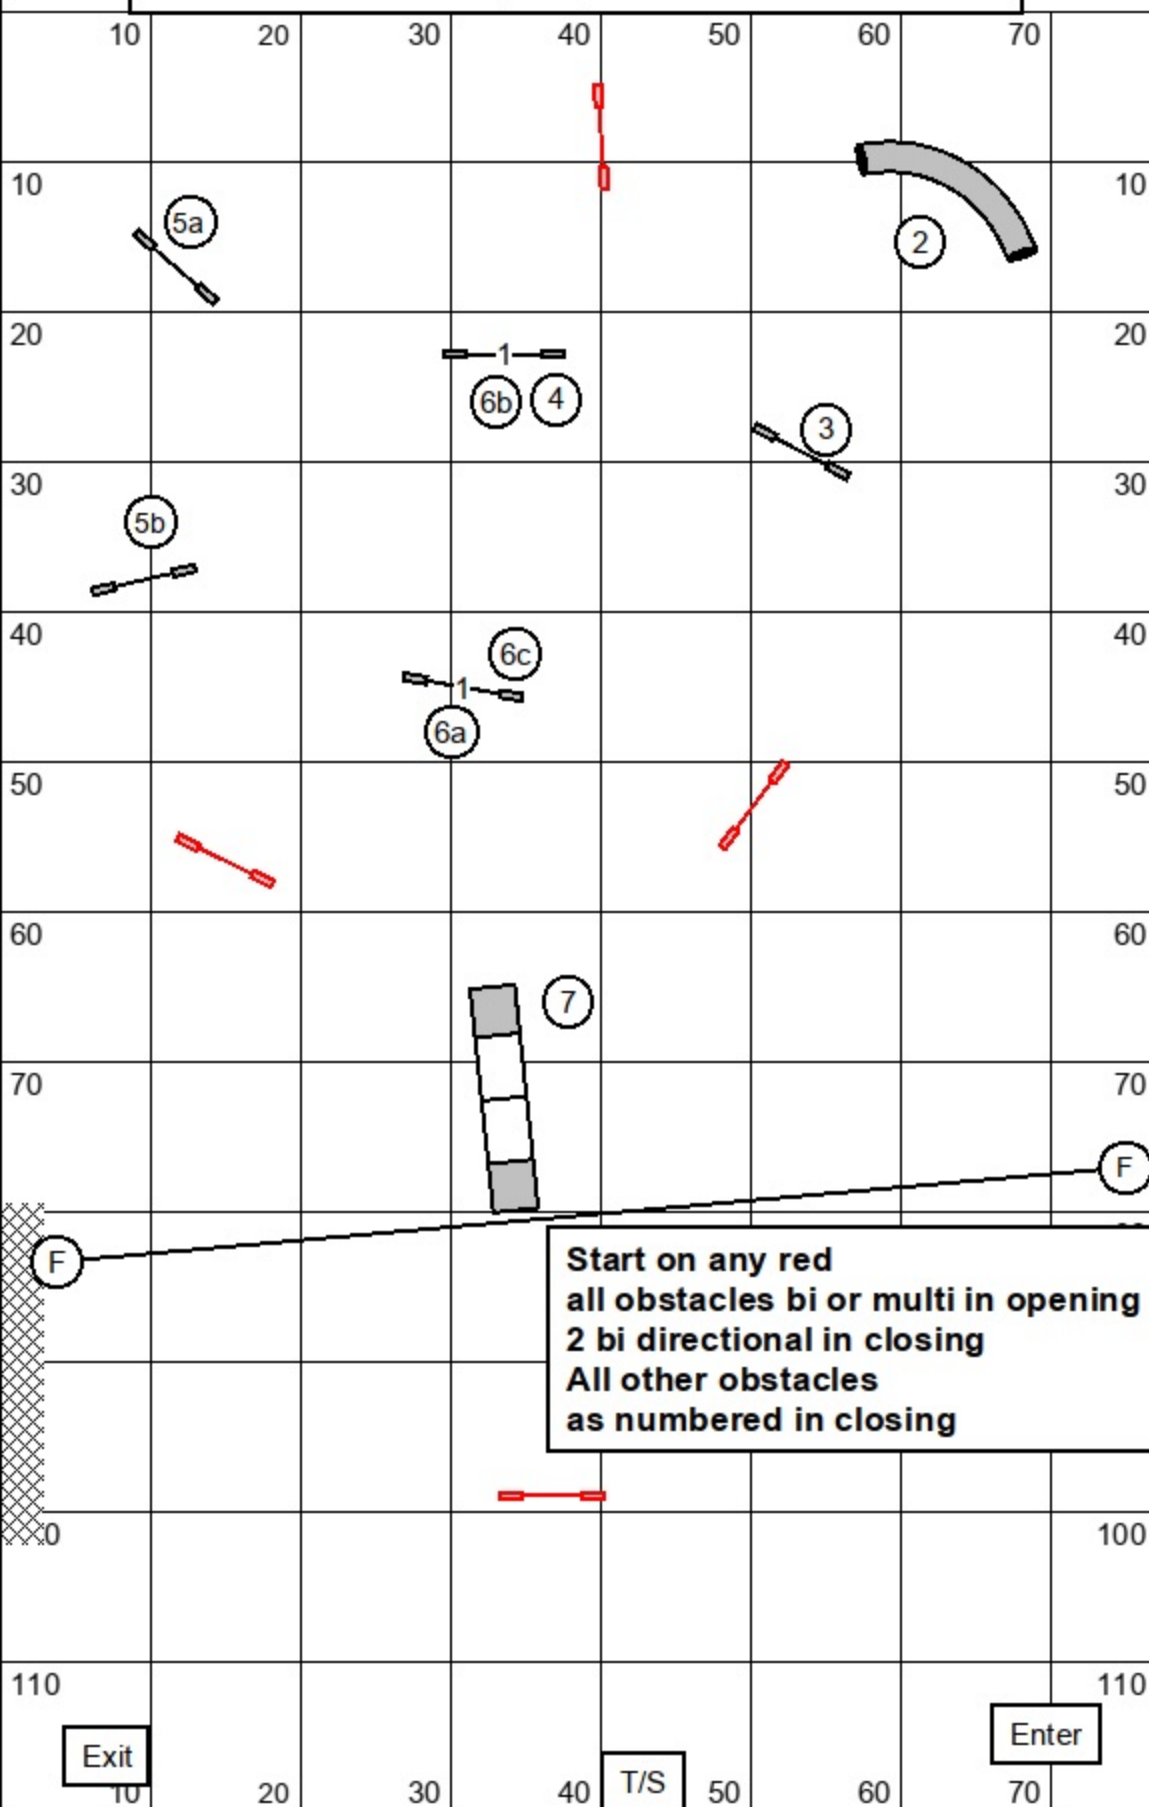

April 27, 2024

Points required:

Regular / Specials

Open & Medium - 37 points

Mini - 35 points

Veteran

Open & Medium- 32 points

Mini - 30 points

Course time 60 seconds